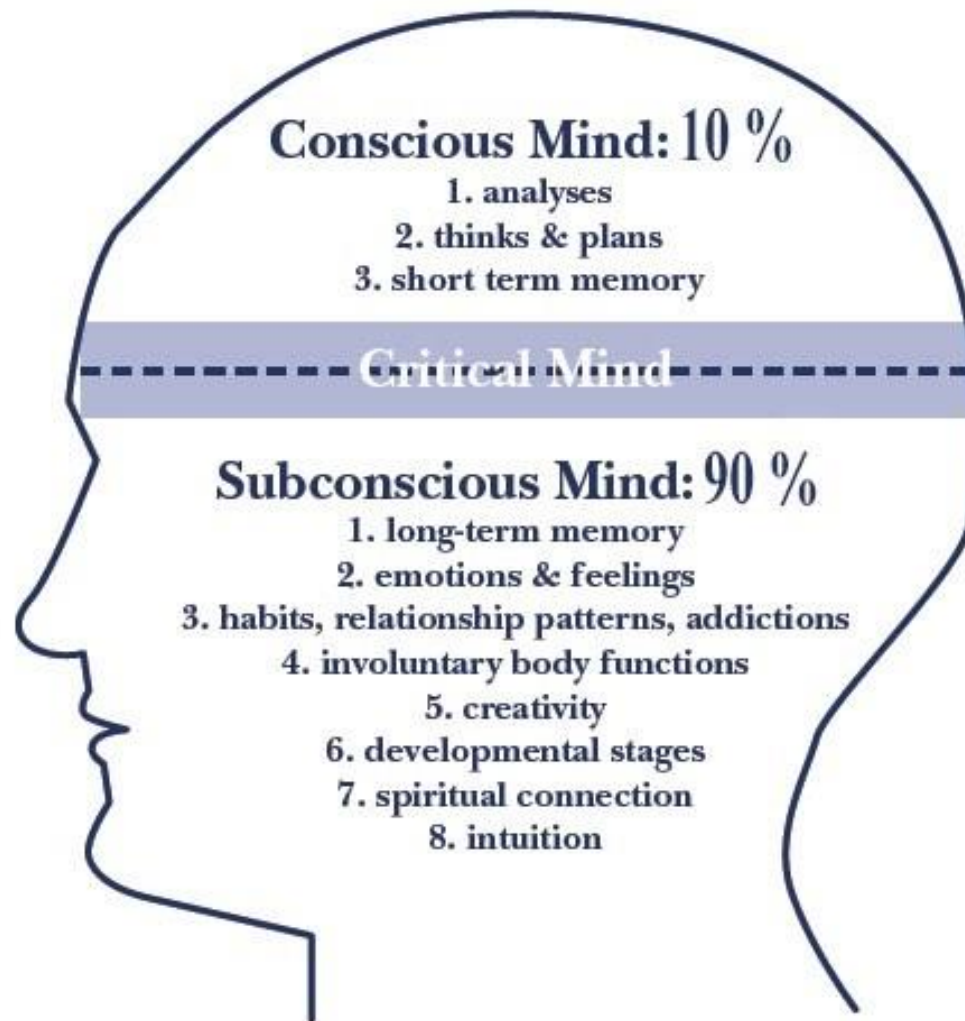

10TH HOUSE **HIGHEST POTENTIAL**

**Engaging
Your
Archetypes**

**THE TEMPLE IN MAN
THE POWERFUL
TEACHINGS PROVERBS
FOUND IN THE
TEMPLES OF LUXOR.**

“THE BODY IS THE HOUSE OF GOD. THAT IS WHY IT IS SAID, “MAN KNOW YOURSELF.” KNOW THE WORLD IN YOURSELF. NEVER LOOK FOR YOURSELF IN THE WORLD, FOR THIS WOULD BE TO PROJECT YOUR ILLUSION. YOUR BODY IS THE TEMPLE OF KNOWLEDGE.”

SOUL GUIDED JOURNEY

"INSANITY
is doing the same
thing, over and
over again, but
expecting
different results."

- **Albert Einstein**

Life is a filter reflecting your innermost thoughts.

Inner Child and Divine Child shows you the FEARS you are continually projecting on to the screen from the subconscious mind –

The Castle Trilogy takes you past that into the Sanctuary where the projector is turned off

Learned behavior,
Thoughts & Beliefs

Your
Life
Experience

GinaCharles.com

A composite image featuring a man's face in the foreground, looking directly at the camera. The background is a vibrant, multi-colored galaxy with shades of blue, purple, and pink, filled with numerous stars. The text is overlaid on the upper left portion of the image.

The Shadow presents you with the opportunity to take charge of your life by drawing to you people, places times and events to mirror back to you your disconnection to Source and forces you to seek a possibility of changing or reframing your beliefs and behaviours