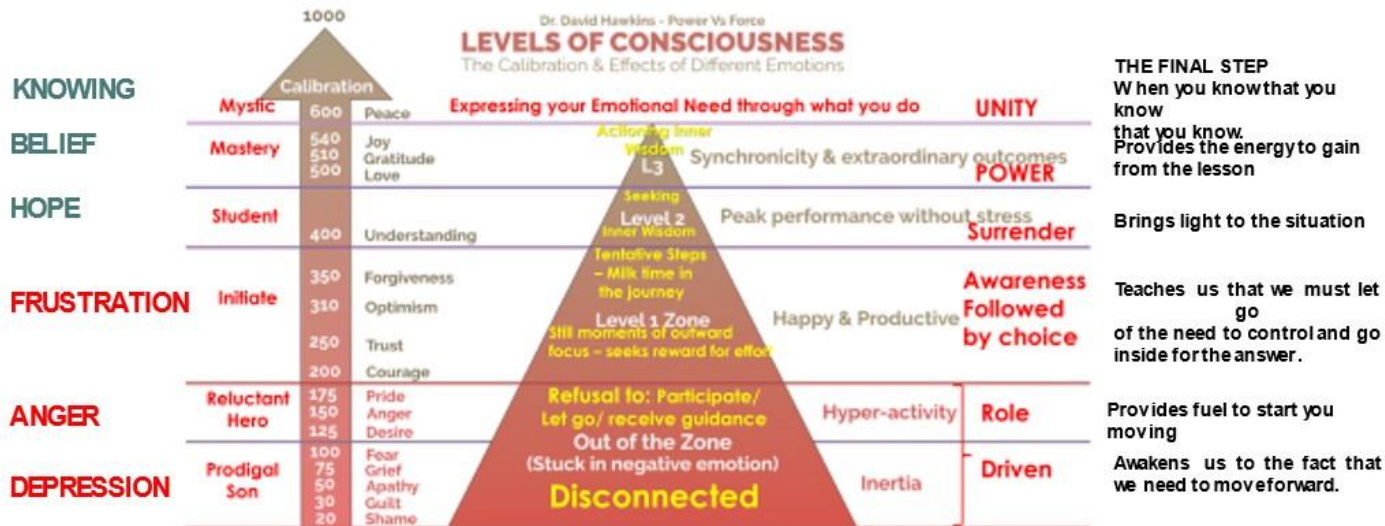

The Castle Trilogy takes you past that into the Sanctuary where the projector is turned off

Learned behavior,
Thoughts & Beliefs

Your
Life
Experience

GinaCharles.com

A composite image featuring a man's face in the foreground, looking directly at the camera. The background is a vibrant, multi-colored galaxy with shades of blue, purple, and pink, filled with numerous stars. The text is overlaid on the upper left portion of the image.

*The Archetype is an aspect
of the Universe that is an
essence of creative power
Each Archetype works in
shadow and Light*

CONSCIOUS
WAKING
SELF ('EGO')

INNER WORLD SEEKING TO MAKE ITSELF
KNOWN THROUGH PROJECTION

It brings form, from the nothingness of the Universe and presents our mind with a picture from which it can build understanding, indention, attention and action

Intention of who you need to Be is an abstract thought – full of possibility – reinforced by the emotion you apply to it and the feeling or frequency you choose to run the emotion and consciousness on.

The Shadow presents you with the opportunity to take charge of your life by drawing to you people, places times and events to mirror back to you your disconnection to Source and forces you to seek a possibility of changing or reframing your beliefs and behaviours