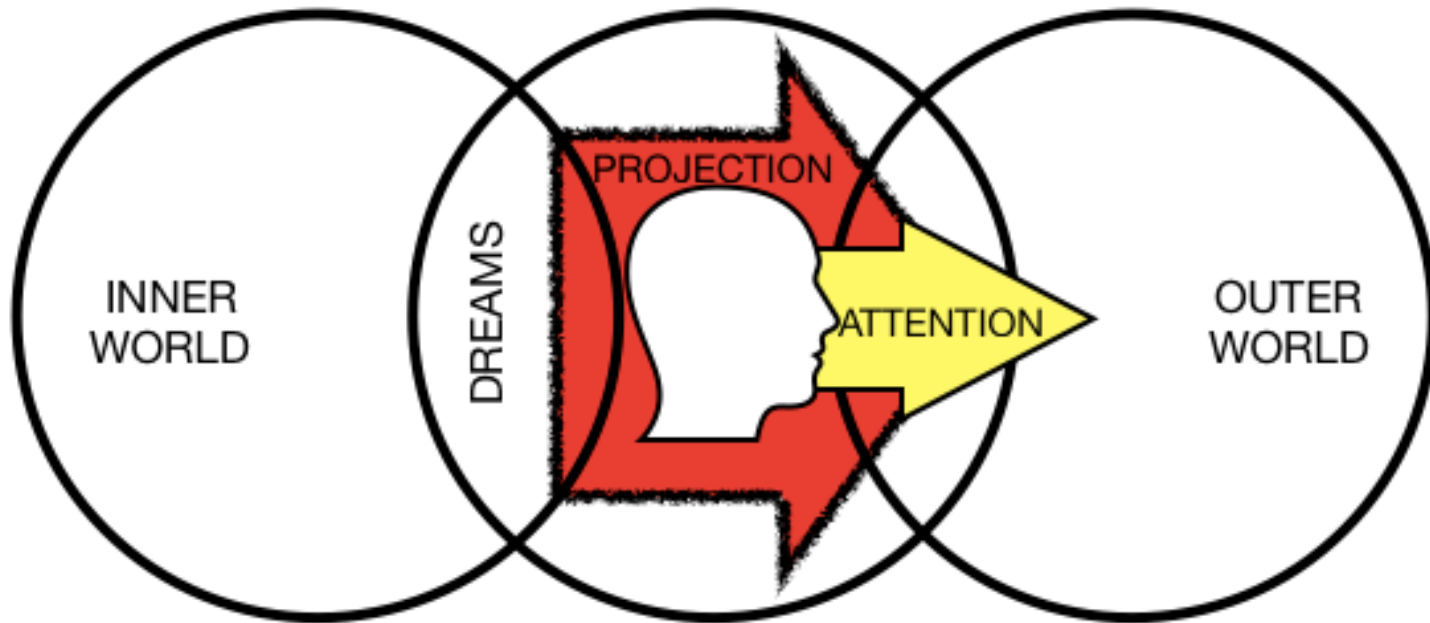

The Castle Trilogy takes you past that into the Sanctuary where the projector is turned off

Learned behavior,
Thoughts & Beliefs

Your
Life
Experience

GinaCharles.com

A composite image featuring a man's face in the foreground, looking directly at the camera. The background is a vibrant, multi-colored galaxy with shades of blue, purple, and pink, filled with numerous stars. The text is overlaid on the upper left portion of the image.

*The Archetype is an aspect
of the Universe that is an
essence of creative power
Each Archetype works in
shadow and Light*

CONSCIOUS
WAKING
SELF ('EGO')

INNER WORLD SEEKING TO MAKE ITSELF
KNOWN THROUGH PROJECTION

It brings form, from the nothingness of the Universe and presents our mind with a picture from which it can build understanding, indention, attention and action

Intention of who you need to Be is an abstract thought – full of possibility – reinforced by the emotion you apply to it and the feeling or frequency you choose to run the emotion and consciousness on.

The Shadow presents you with the opportunity to take charge of your life by drawing to you people, places times and events to mirror back to you your disconnection to Source and forces you to seek a possibility of changing or reframing your beliefs and behaviours