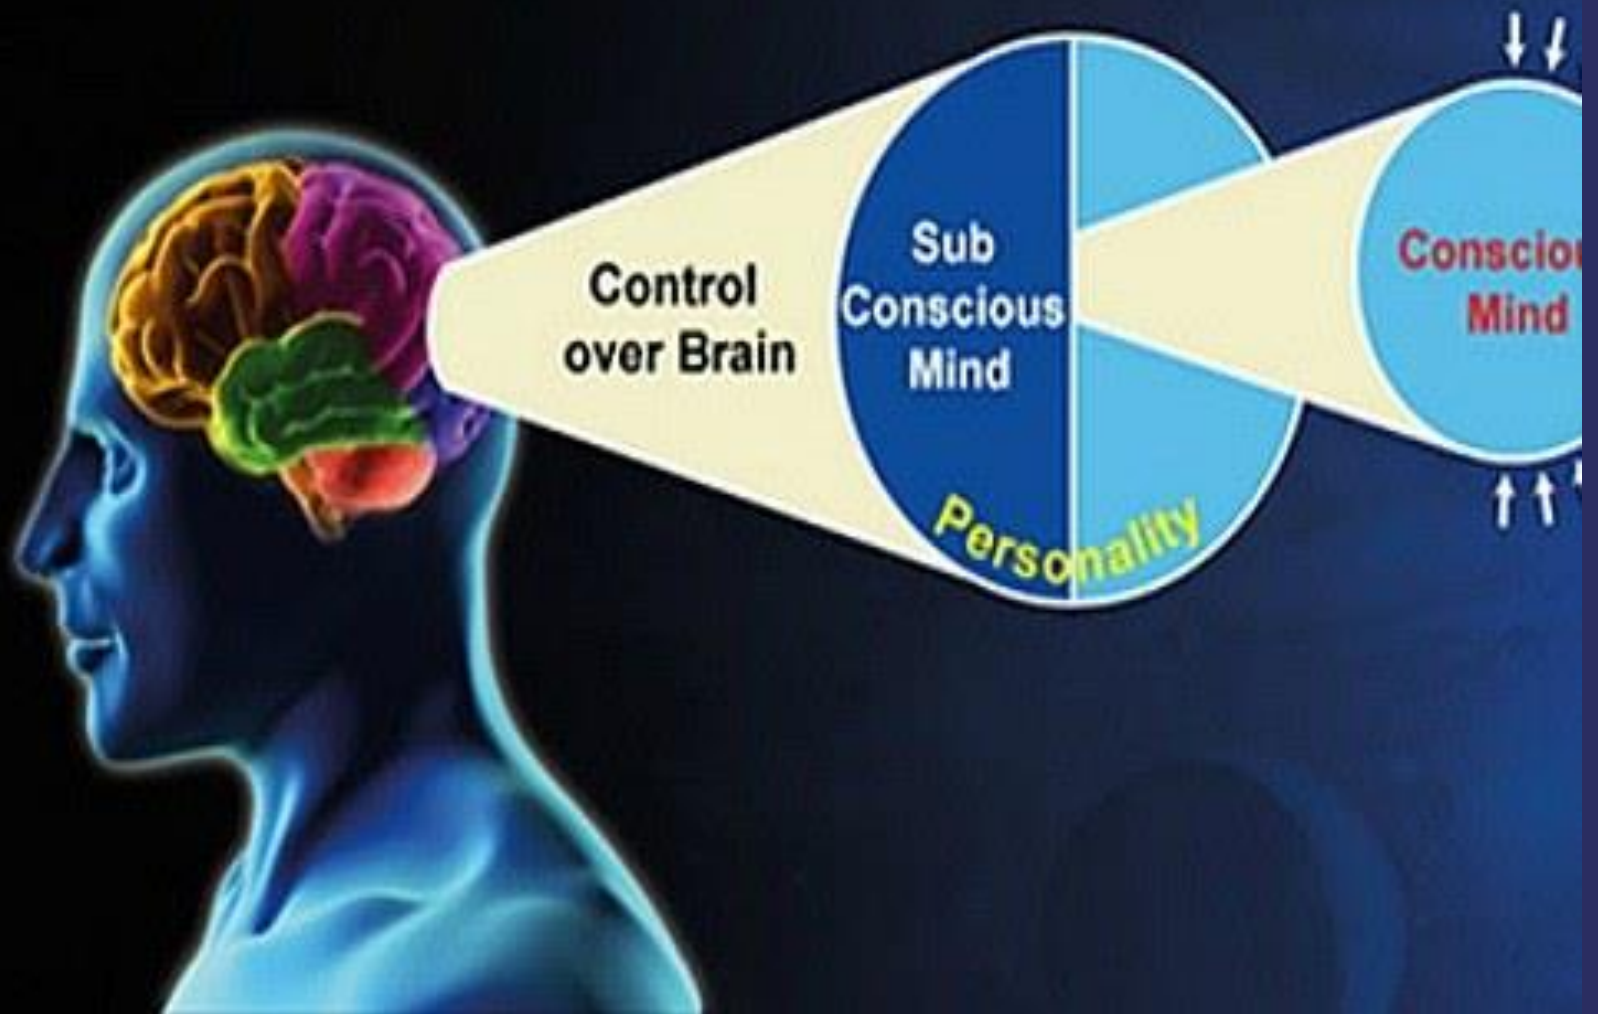

SOUL GUIDED JOURNEY

"INSANITY
is doing the same
thing, over and
over again, but
expecting
different results."

- **Albert Einstein**

Life is a filter reflecting your innermost thoughts.

Inner Child and Divine Child shows you the FEARS you are continually projecting on to the screen from the subconscious mind –

The Castle Trilogy takes you past that into the Sanctuary where the projector is turned off

Learned behavior,
Thoughts & Beliefs

Your
Life
Experience

GinaCharles.com

A composite image featuring a man's face in the foreground, looking directly at the camera. The background is a vibrant, multi-colored galaxy with shades of blue, purple, and pink, filled with numerous stars. The text is overlaid on the upper left portion of the image.

*The Archetype is an aspect
of the Universe that is an
essence of creative power
Each Archetype works in
shadow and Light*

CONSCIOUS
WAKING
SELF ('EGO')

INNER WORLD SEEKING TO MAKE ITSELF
KNOWN THROUGH PROJECTION

The Shadow presents you with the opportunity to take charge of your life by drawing to you people, places times and events to mirror back to you your disconnection to Source and forces you to seek a possibility of changing or reframing your beliefs and behaviours