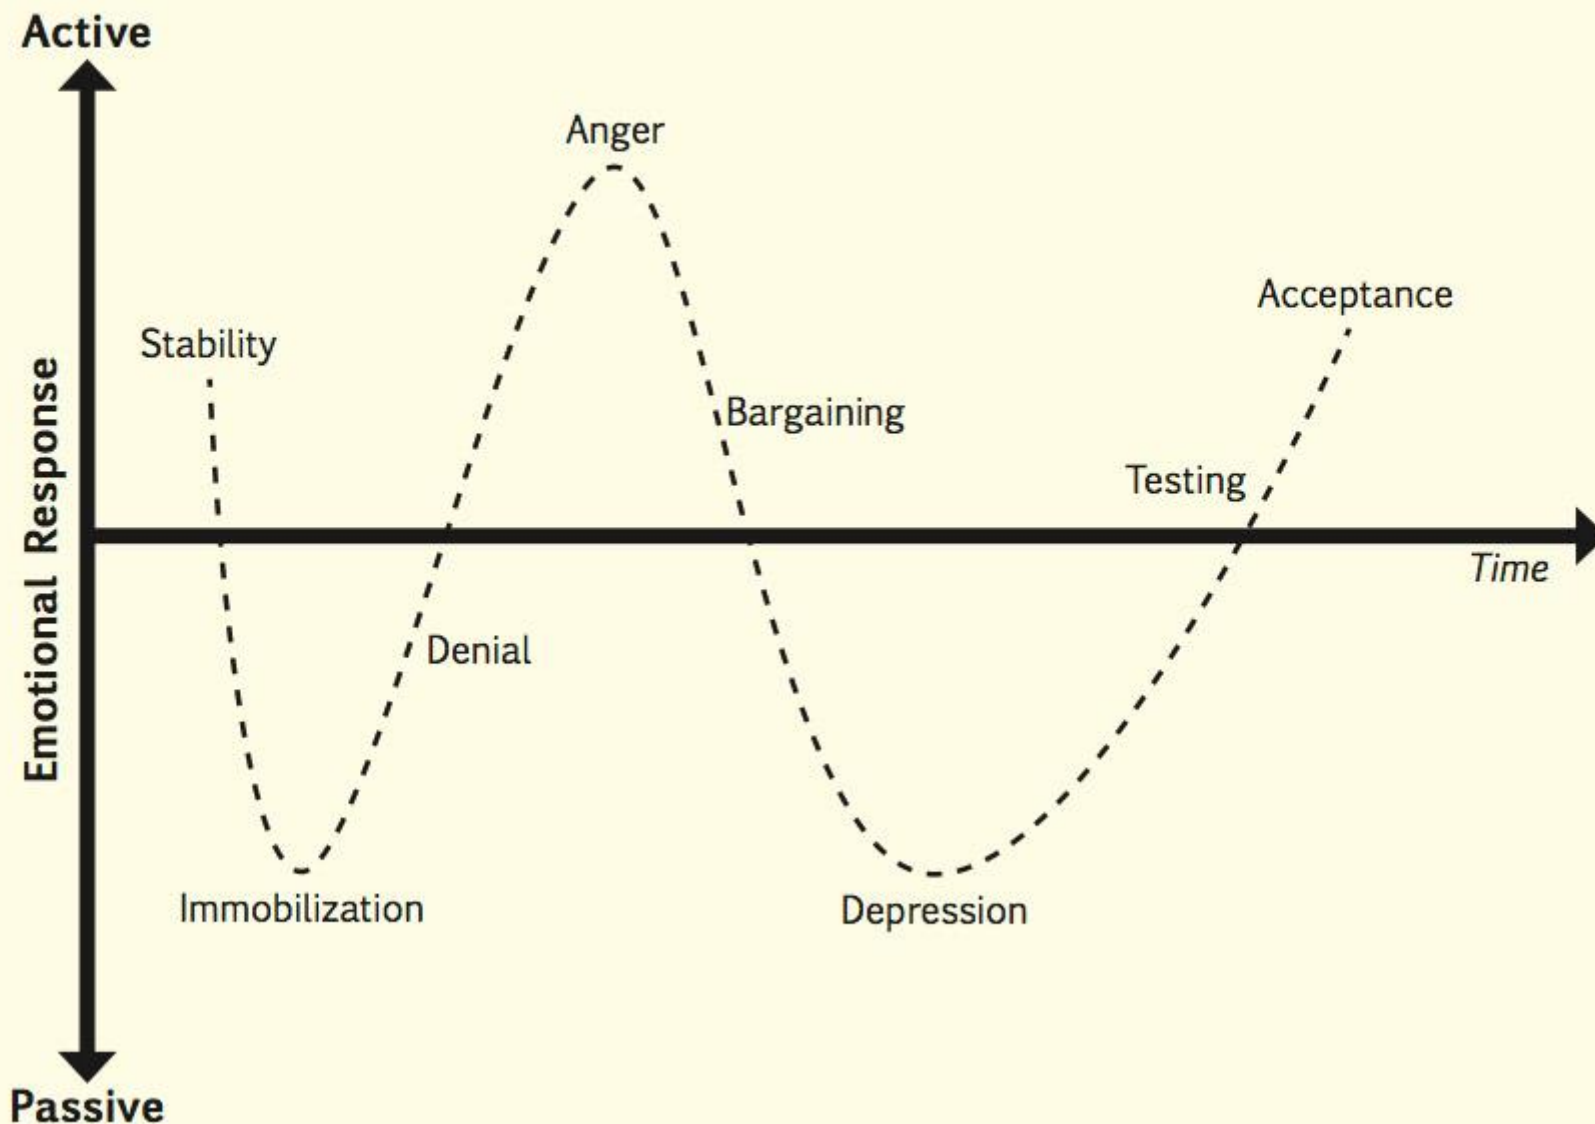

The Castle Trilogy takes you past that into the Sanctuary where the projector is turned off

Learned behavior,
Thoughts & Beliefs

Your
Life
Experience

GinaCharles.com

A composite image featuring a man's face in the foreground, looking directly at the camera. The background is a vibrant, multi-colored galaxy with shades of blue, purple, and pink, filled with numerous stars. The text is overlaid on the upper left portion of the image.

The Shadow presents you with the opportunity to take charge of your life by drawing to you people, places times and events to mirror back to you your disconnection to Source and forces you to seek a possibility of changing or reframing your beliefs and behaviours

“

Too many people are
thinking of security instead
of opportunity. They seem
more afraid of life than
death.

JAMES F. BYRNES

As you move closer to the light

**Your darkness is amplified –
your resistance becomes
greater**

STAGES OF RESISTANCE TO CHANGE

**The Light represents the Quantum Field of observed energy
collapsing down
into matter changing the vibration of the Observer**

The Light aspect gives you the solution on how to materialize that change by using the power of choice.