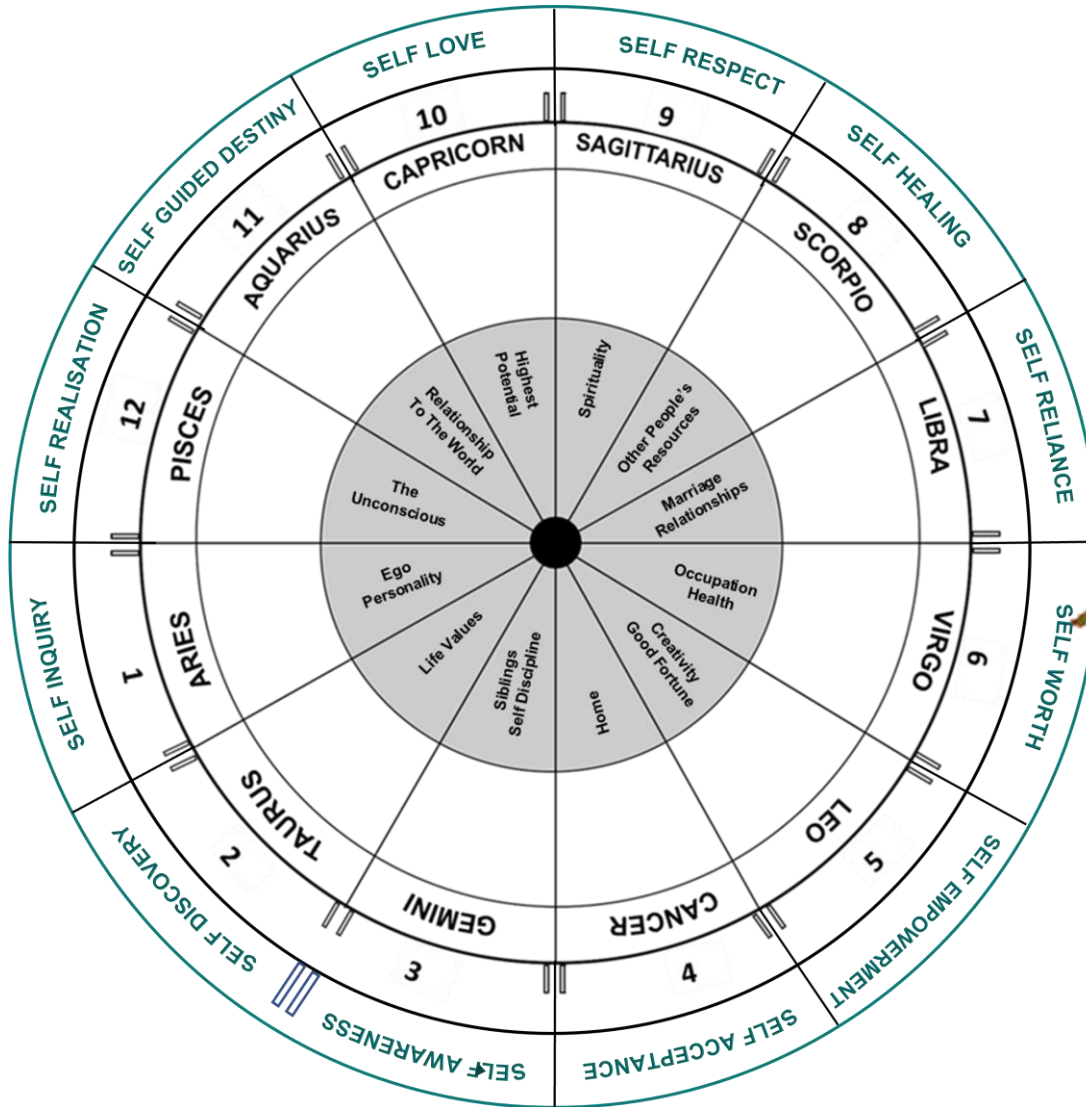

10TH HOUSE **HIGHEST POTENTIAL**

**Engaging
Your
Archetypes**

**THE TEMPLE IN MAN
THE POWERFUL
TEACHINGS PROVERBS
FOUND IN THE
TEMPLES OF LUXOR.**

“THE BODY IS THE HOUSE OF GOD. THAT IS WHY IT IS SAID, “MAN KNOW YOURSELF.” KNOW THE WORLD IN YOURSELF. NEVER LOOK FOR YOURSELF IN THE WORLD, FOR THIS WOULD BE TO PROJECT YOUR ILLUSION. YOUR BODY IS THE TEMPLE OF KNOWLEDGE.”

The Castle Trilogy takes you past that into the Sanctuary where the projector is turned off

Learned behavior,
Thoughts & Beliefs

Your
Life
Experience

GinaCharles.com

A composite image featuring a man's face in the foreground, looking directly at the camera. The background is a vibrant, multi-colored galaxy with shades of blue, purple, and pink, filled with numerous stars. The text is overlaid on the upper left portion of the image.

*The Archetype is an aspect
of the Universe that is an
essence of creative power
Each Archetype works in
shadow and Light*

CONSCIOUS
WAKING
SELF ('EGO')

INNER WORLD SEEKING TO MAKE ITSELF
KNOWN THROUGH PROJECTION

The Shadow presents you with the opportunity to take charge of your life by drawing to you people, places times and events to mirror back to you your disconnection to Source and forces you to seek a possibility of changing or reframing your beliefs and behaviours