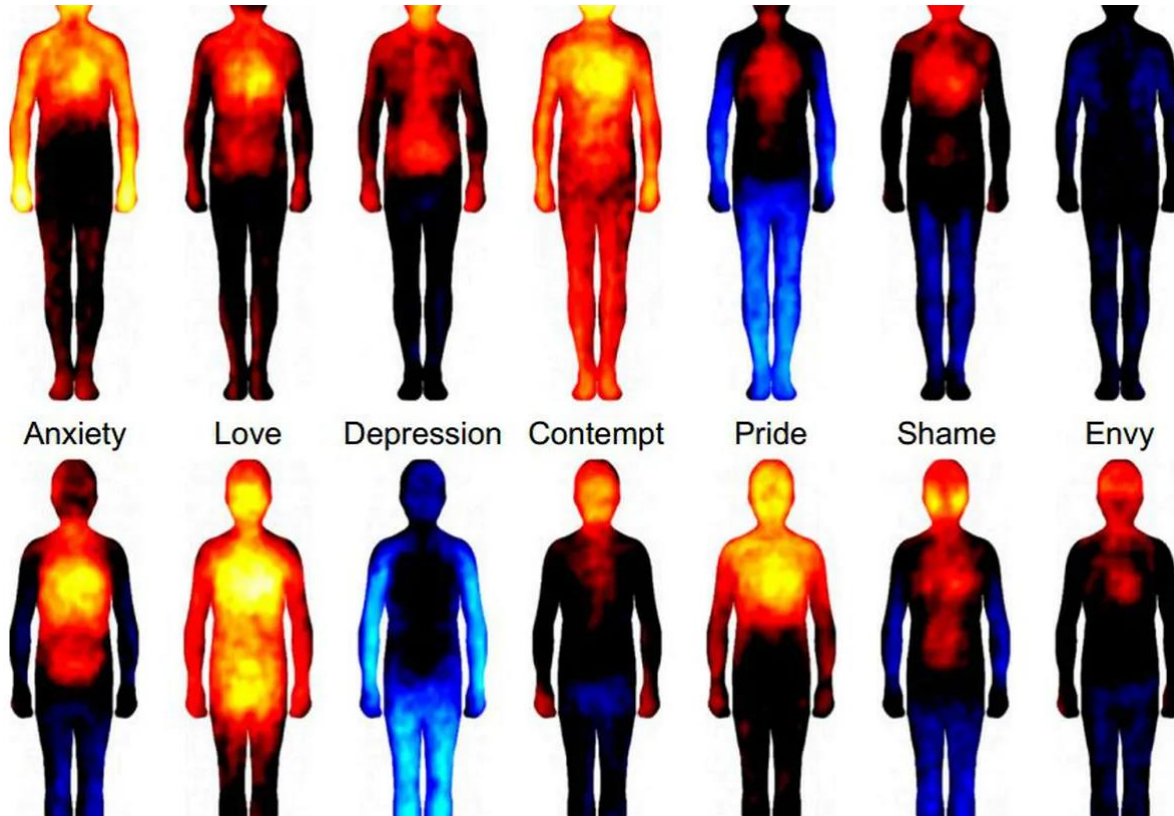

28 / 10
FATE DESTINY

Each digit in a birth number represents issues and potentials we live in childhood how life usually centres more on the left-hand digits as we begin to hike up our mountain path meeting challenges and opportunities along the way making mistakes and learning as we go

10 DESTINY

The right-hand digits of our birth number represent the summit of the mountain

Our emotions tell us who we are - our Soul communicates with us through emotional energy vibrations.

Truth is an emotional energy vibrational communication from our Soul on the Spiritual Plane to our being/spirit/soul on this physical plane - it is something that we feel in our heart/our gut, something that resonates within us