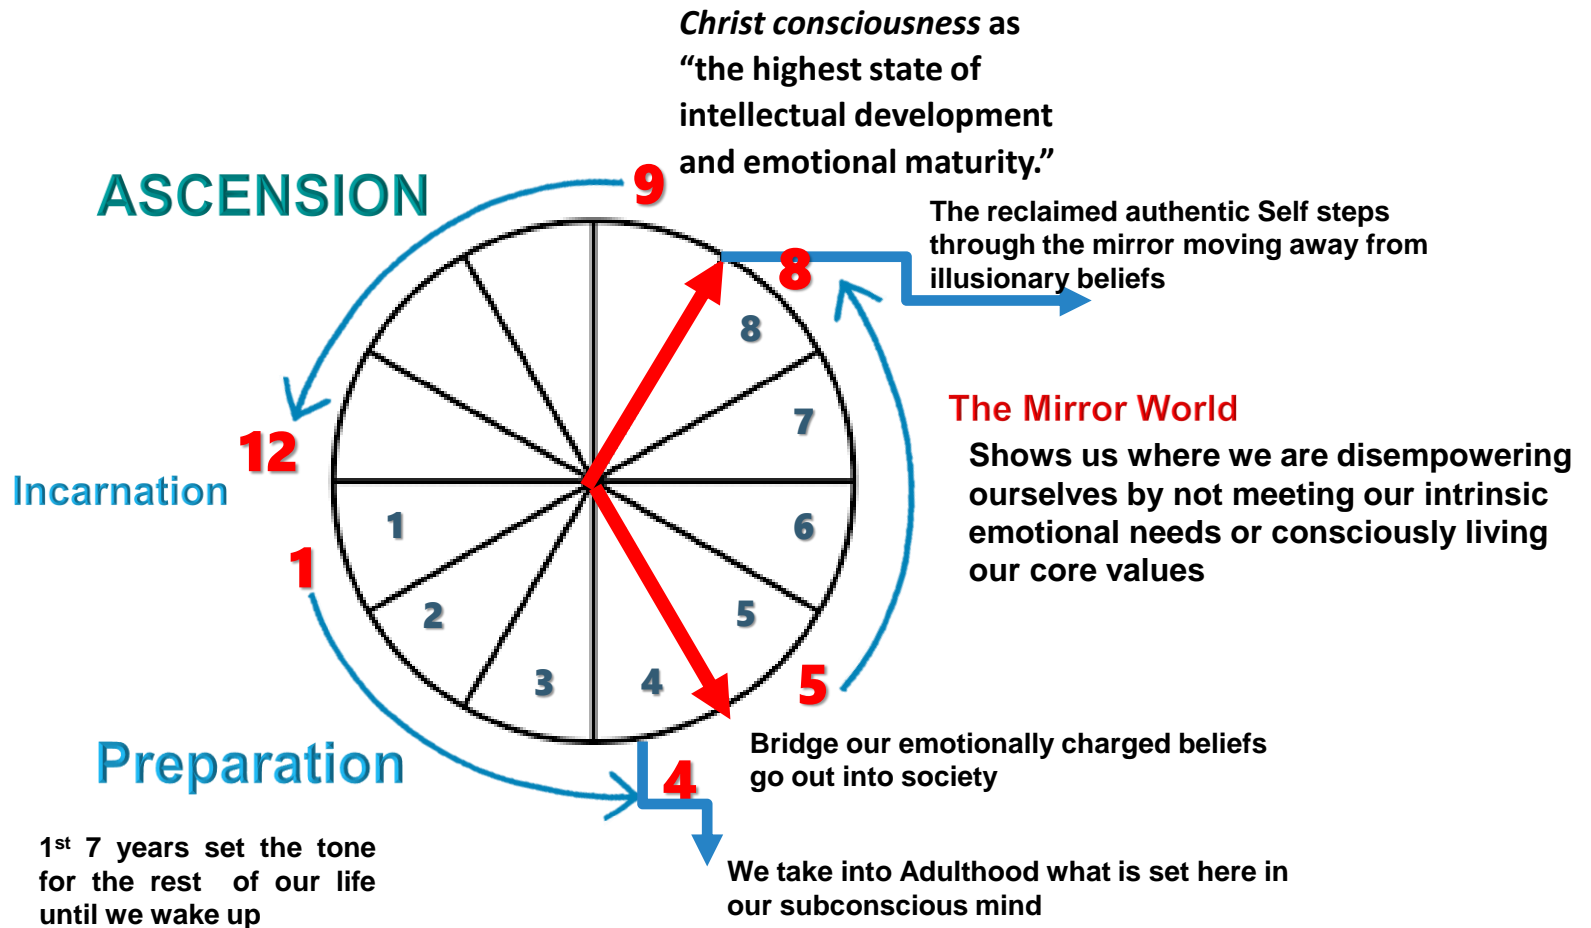

September 2021

23 Power

**The 3 Mechanisms
of Expansion**

The Three Mechanisms of Expansion

BE – Our Intrinsic Emotional Needs

DO - Consciously Action our Core Values

BECOME – Our Destiny

The Deeper Journey Of "Truth"

OUR TWO MOST POWERFUL INDICATORS OF OUR SOUL CONTRACT

Taurus: The Principled Rock

THE EARLY OPPORTUNITY

Being pushed around or having people want what you own has helped you learn to say “no”, attach yourself to solid principles and develop a stubborn resistance to the influence of others.

THE LIFE WORK

Yours is a powerfully determined energy, and it’s essential for you to have a firm idea of what you stand for. Your sign is the “rock”, the constant upon which others can rely. Productive and sincere, you do your best work in a steady environment of loyalty and integrity, where change is rare and ideally on your own terms. Helping others build solid foundations and sustain their enterprises are two of your talents but don’t forget to ensure your own security and safety and enjoy the sensual pleasures in life without being ruled by them.

28 / 10
FATE DESTINY

Each digit in a birth number represents issues and potentials we live in childhood how life usually centres more on the left-hand digits as we begin to hike up our mountain path meeting challenges and opportunities along the way making mistakes and learning as we go