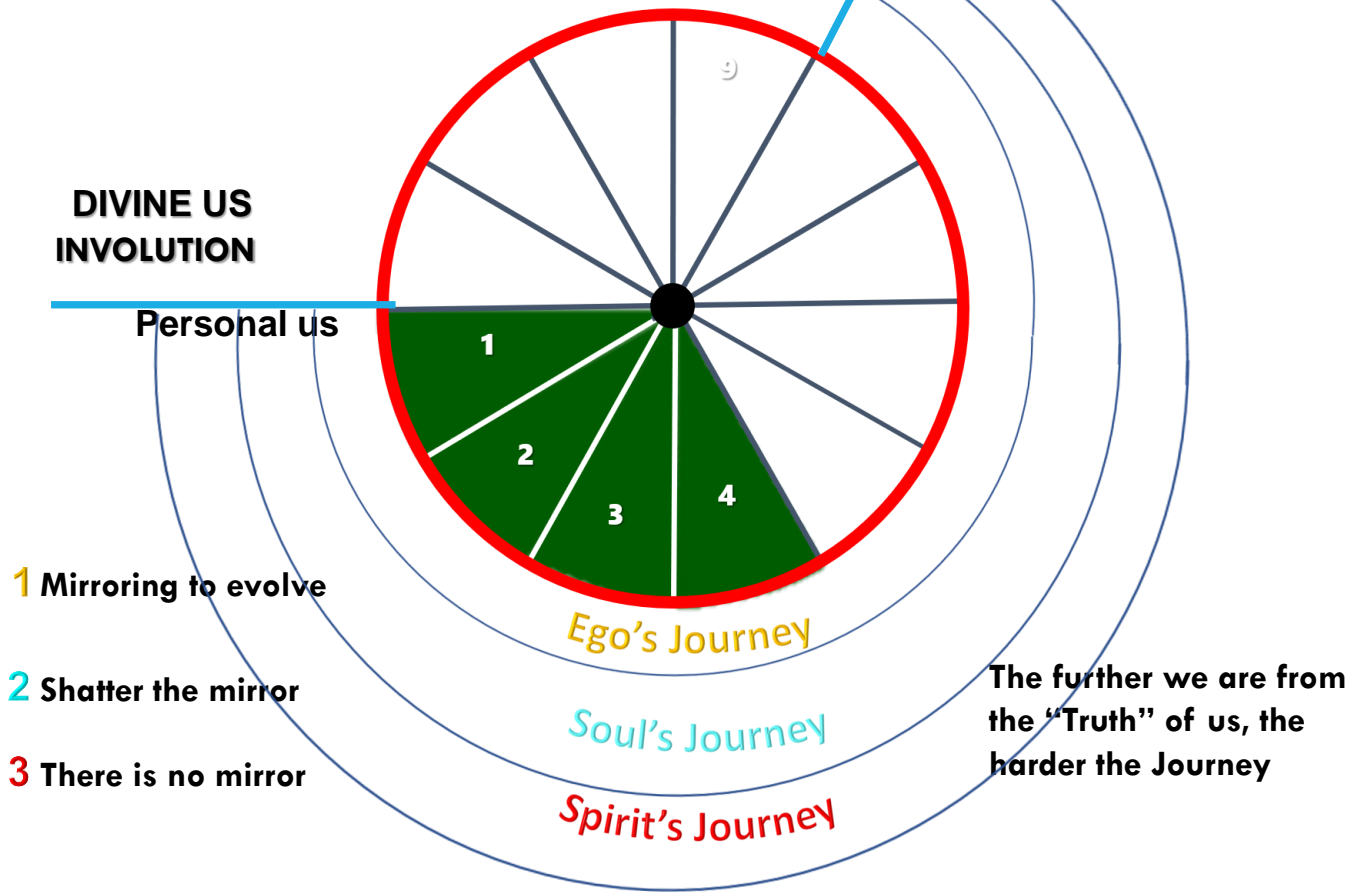

OUR TWO MOST POWERFUL INDICATORS OF OUR SOUL CONTRACT

Taurus: The Principled Rock

THE EARLY OPPORTUNITY

Being pushed around or having people want what you own has helped you learn to say “no”, attach yourself to solid principles and develop a stubborn resistance to the influence of others.

THE LIFE WORK

Yours is a powerfully determined energy, and it’s essential for you to have a firm idea of what you stand for. Your sign is the “rock”, the constant upon which others can rely. Productive and sincere, you do your best work in a steady environment of loyalty and integrity, where change is rare and ideally on your own terms. Helping others build solid foundations and sustain their enterprises are two of your talents but don’t forget to ensure your own security and safety and enjoy the sensual pleasures in life without being ruled by them.

28 / 10
FATE DESTINY

Each digit in a birth number represents issues and potentials we live in childhood how life usually centres more on the left-hand digits as we begin to hike up our mountain path meeting challenges and opportunities along the way making mistakes and learning as we go