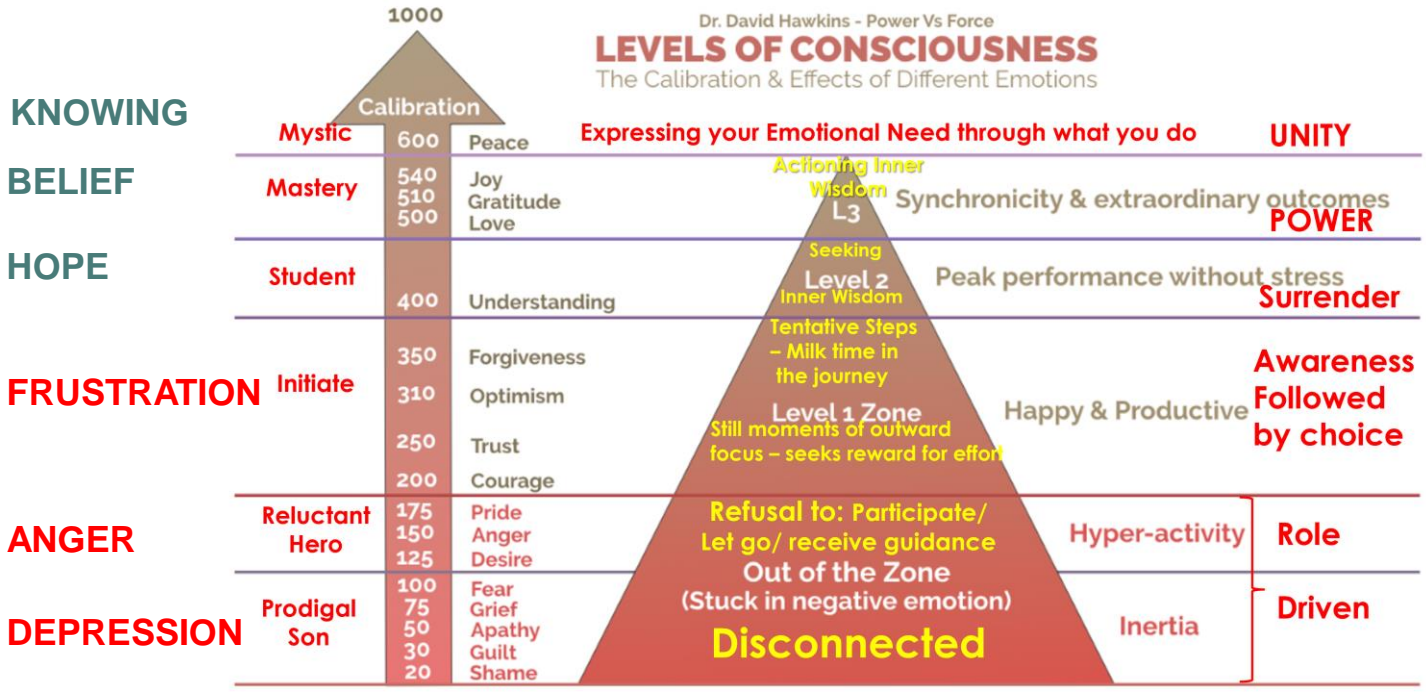

10 DESTINY

The right-hand digits of our birth number represent the summit of the mountain

Our emotions tell us who we are - our Soul communicates with us through emotional energy vibrations.

Truth is an emotional energy vibrational communication from our Soul on the Spiritual Plane to our being/spirit/soul on this physical plane - it is something that we feel in our heart/our gut, something that resonates within us

EMOTIONS RULE EVERY DECISION WE MAKE UNTIL WE LEARN TO MAKE CONSCIOUS CHOICE

High frequency

CONSCIOUS
RESPONSE

Low frequency

SUB-CONSCIOUS
REACTION

E-Motion = Energy in Motion

THE FINAL STEP
When you know that you know that you know. Provides the energy to gain from the lesson

Brings light to the situation

Teaches us that we must let go of the need to control and go inside for the answer.

Provides fuel to start you moving

Awakens us to the fact that we need to move forward.

**Power comes from awareness of energy drain,
Transformation comes from choice**